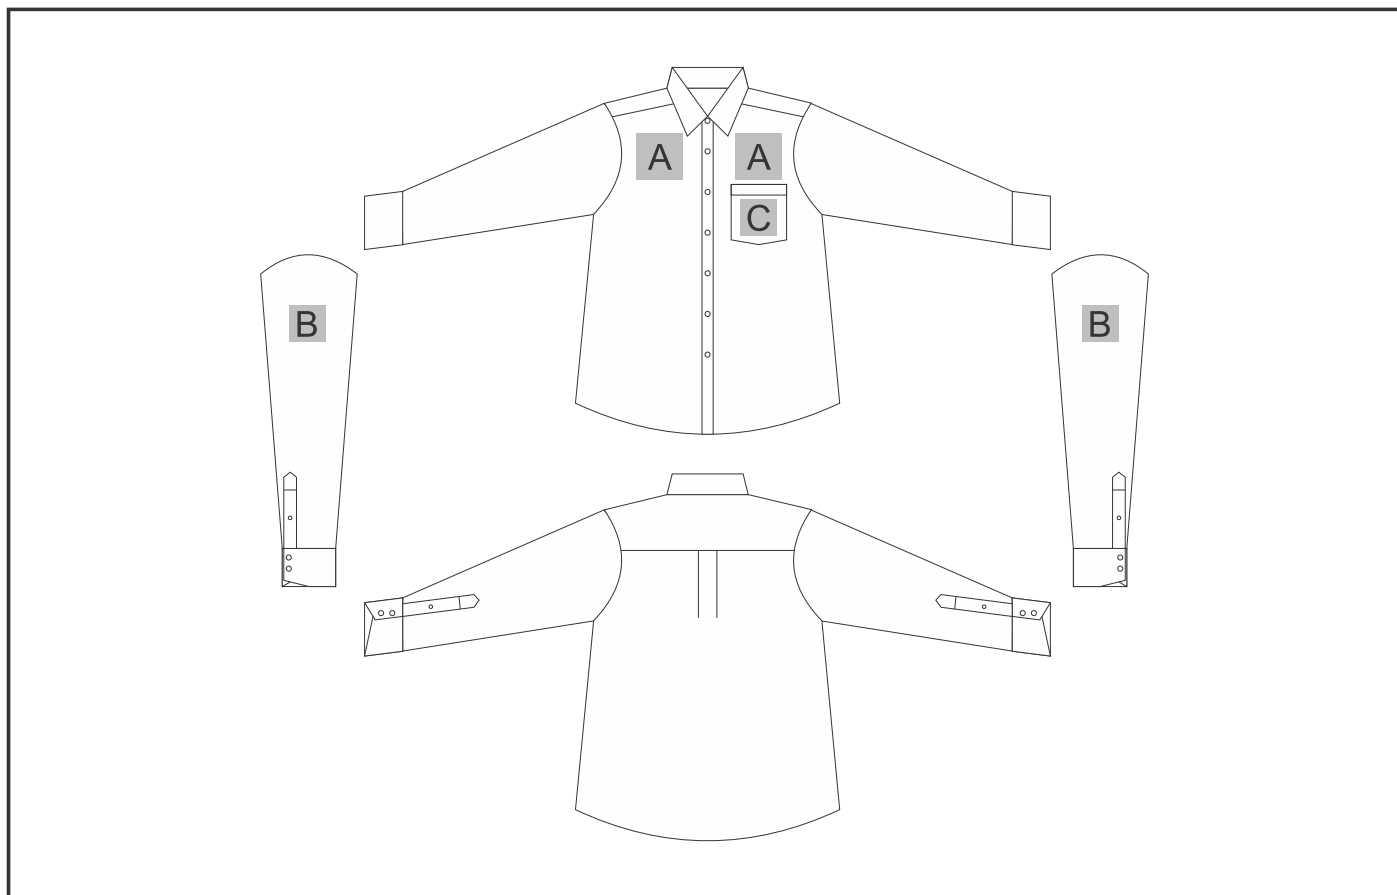

ELE-4012

Mens Long Sleeve Sycamore Shirt

Need to know:

- Includes 1-Position Embroidery OR 1-Position Digital Transfer (setup fee applies)
- EMB/DTC inclusive parameters: Left/Right Chest = 100mm x 100mm

Branding Options:

Position A

1. Embroidery (EM-CLOTHING)
N/A
Size: 100mm wide x 100mm high
2. Digital Transfer Clothing A6 (DTC-A6)
Full Colour
Size: 100mm wide x 100mm high
3. Silicone (STP-A)
N/A
Size: 30mm wide x 30mm high
4. Silicone (STP-B)
N/A
Size: 50mm wide x 50mm high
5. Silicone (STP-C)
N/A
Size: 80mm wide x 80mm high
6. Silicone (STP-D)
N/A
Size: 100mm wide x 40mm high

Position C

1. Silicone (STP-A)
N/A
Size: 30mm wide x 30mm high
2. Silicone (STP-B)
N/A
Size: 50mm wide x 50mm high
3. Silicone (STP-C)
N/A
Size: 80mm wide x 80mm high

Position B

1. Embroidery (EM-CLOTHING)
N/A
Size: 80mm wide x 80mm high
2. Digital Transfer Clothing A6 (DTC-A6)
Full Colour
Size: 80mm wide x 80mm high
3. Silicone (STP-A)
N/A
Size: 30mm wide x 30mm high
4. Silicone (STP-B)
N/A
Size: 50mm wide x 50mm high
5. Silicone (STP-C)
N/A
Size: 80mm wide x 80mm high